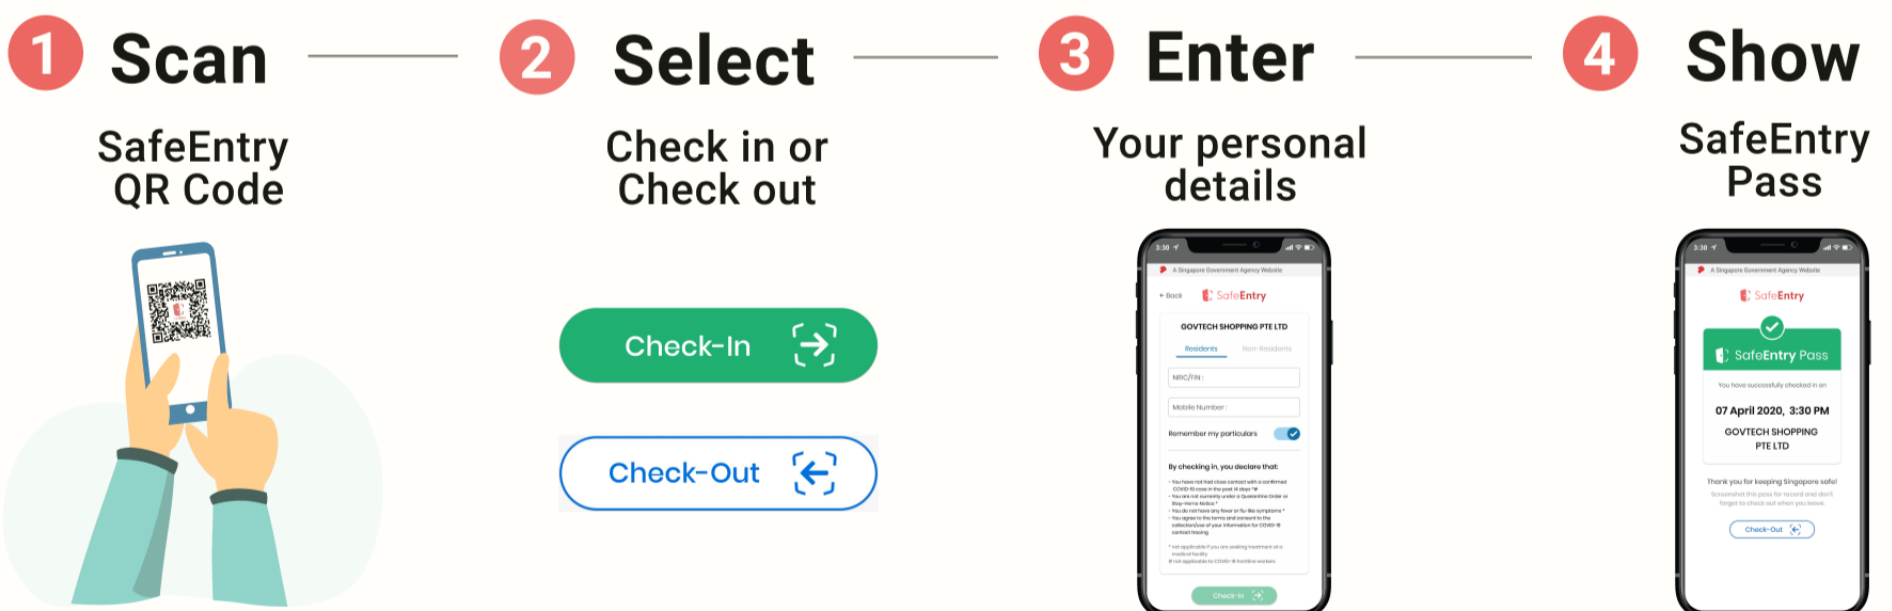

Check in & Check out

To help with faster contact tracing

Use these scanning methods to ensure secure and authentic SafeEntry access

Welcome to:

**SINGAPORE
MICROCOMPUTER SOCIETY**

SingPass Mobile: Tap 'Scan'

Apple iOS Devices:
Use the Camera app

Android Devices:
Use Trend Micro QR scanner

For recommended scanners:
go.gov.sg/qrscanner

Thank you for doing your part in keeping Singapore safe!

Your personal data is protected. Only authorised public officers will have access to the data. Visit SafeEntry.gov.sg for more information.